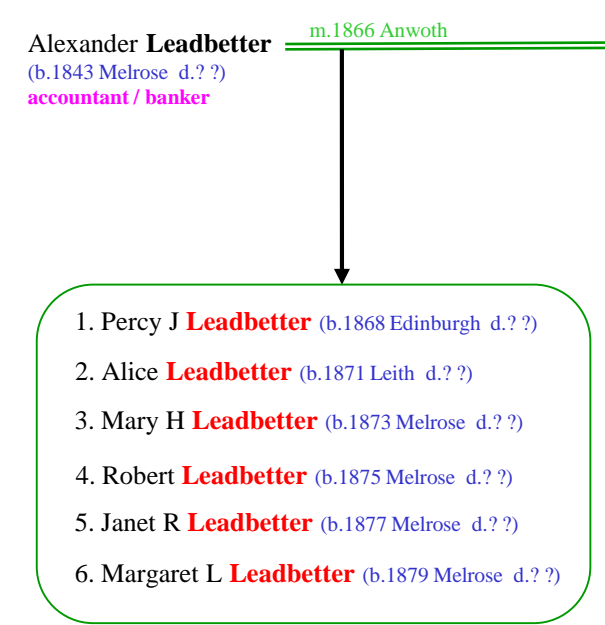

See Hume (2)

- 1. Hugh **Hume** (b.1872 Anwoth d.?? ?) *joiner*
- 2. Eleanor **Hume** (b.1873 Girthon d.?? ?)
- 3. John James **Hume** (b.1875 Anwoth d.1878 Anwoth)
- 4. Lousie P **Hume** (b.1877 Anwoth d.?? ?)
- 5. Forrest W **Hume** (b.1879 Anwoth d.?? ?) *teacher*
- 6. William **Hume** (b.1881 Anwoth d.1896 Anwoth)
- 7. Henry **Hume** (b.1883 Anwoth d.?? ?)
- 8. Maggie L **Hume** (b.1885 Anwoth d.?? ?) *dressmaker*
- 9. Janet **Hume** (b.1886 Anwoth d.1886 Anwoth)
- 10. James **Hume** (b.1886 Anwoth d.1886 Anwoth)

Alderlea, where Robert Hume lived 1847 to 1886. - photographed by William McMurray in the early 20th century

Hume (2) family – builders

- architect / builder*
1. Robert **Hume** (b.1810 Girthon d.1886 Anwoth)
 2. Mary **Hume** (b.1811 ? d.1815 ?)
 3. George **Hume** (b.1813 ? d.1815 ?)
 4. James **Hume** (b.1815 Girthon d.1887 ?) *mason*
 5. Mary **Hume** (b.1820 ? d.1885 ?)
 6. Elizabeth **Hume** (b.1824 ? d.?? ?)
 7. George **Hume** (b.1830 ? d.?? ?)

Alderlea
 c.2015

1. Mary **Hume** (b.1829 Girthon d.1885 Anwoth)
2. George **Hume** (b.1832 Girthon d.?? ?) *mason*
3. William **Hume** (b.1834 ? d.?? ?) died young
4. Margaret **Hume** (b.1836 ? d.1837 Girthon)
5. Jane Peach **Hume** (b.1837 Girthon d.1920 Bletchley)
6. William **Hume** (b.1838 ? d.1910 ?) *joiner*
7. Robert Wallace **Hume** (b.1840 Girthon d.1919 Norfolk ?) *mason*
8. Margaret **Hume** (b.1842 Girthon d.1913 Galashiels)
9. Elizabeth **Hume** (b.1844 Girthon d.1925 Blair Drummond)
10. Thomas Booth **Hume** (b.1848 Anwoth d.1886 Dalkeith)
11. James **Hume** (b.1850 Anwoth d.1876 India) *naval chaplain*