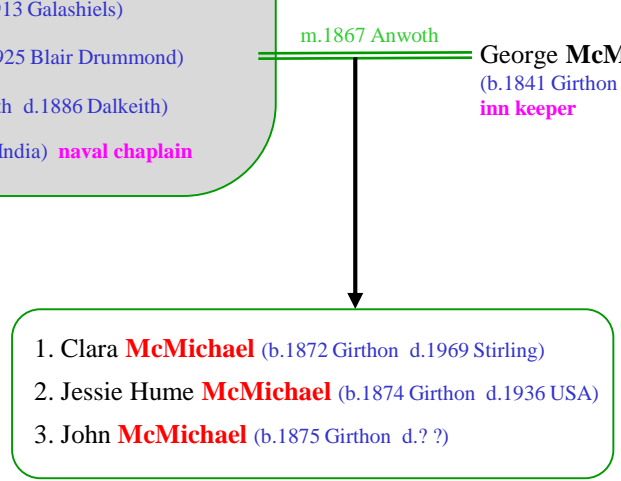

See Hume (2)

- 1. Hugh **Hume** (b.1872 Anwoth d.?? ?) *joiner*
- 2. Eleanor **Hume** (b.1873 Girthon d.?? ?)
- 3. John James **Hume** (b.1875 Anwoth d.1878 Anwoth)
- 4. Lousie P **Hume** (b.1877 Anwoth d.?? ?)
- 5. Forrest W **Hume** (b.1879 Anwoth d.?? ?) *teacher*
- 6. William **Hume** (b.1881 Anwoth d.1896 Anwoth)
- 7. Henry **Hume** (b.1883 Anwoth d.?? ?)
- 8. Maggie L **Hume** (b.1885 Anwoth d.?? ?) *dressmaker*
- 9. Janet **Hume** (b.1886 Anwoth d.1886 Anwoth)
- 10. James **Hume** (b.1886 Anwoth d.1886 Anwoth)

Alderlea, where Robert Hume lived 1847 to 1886. - photographed by William McMurray in the early 20th century

Hume (2) family – builders

- architect / builder*
1. Robert **Hume** (b.1810 Girthon d.1886 Anwoth)
 2. Mary **Hume** (b.1811 ? d.1815 ?)
 3. George **Hume** (b.1813 ? d.1815 ?)
 4. James **Hume** (b.1815 Girthon d.1887 ?) *mason*
 5. Mary **Hume** (b.1820 ? d.1885 ?)
 6. Elizabeth **Hume** (b.1824 ? d.?? ?)
 7. George **Hume** (b.1830 ? d.?? ?)

Alderlea
 c.2015

1. Mary **Hume** (b.1829 Girthon d.1885 Anwoth)
2. George **Hume** (b.1832 Girthon d.?? ?) *mason*
3. William **Hume** (b.1834 ? d.?? ?) died young
4. Margaret **Hume** (b.1836 ? d.1837 Girthon)
5. Jane Peach **Hume** (b.1837 Girthon d.1920 Bletchley)
6. William **Hume** (b.1838 ? d.1910 ?) *joiner*
7. Robert Wallace **Hume** (b.1840 Girthon d.1919 Norfolk ?) *mason*
8. Margaret **Hume** (b.1842 Girthon d.1913 Galashiels)
9. Elizabeth **Hume** (b.1844 Girthon d.1925 Blair Drummond)
10. Thomas Booth **Hume** (b.1848 Anwoth d.1886 Dalkeith)
11. James **Hume** (b.1850 Anwoth d.1876 India) *naval chaplain*