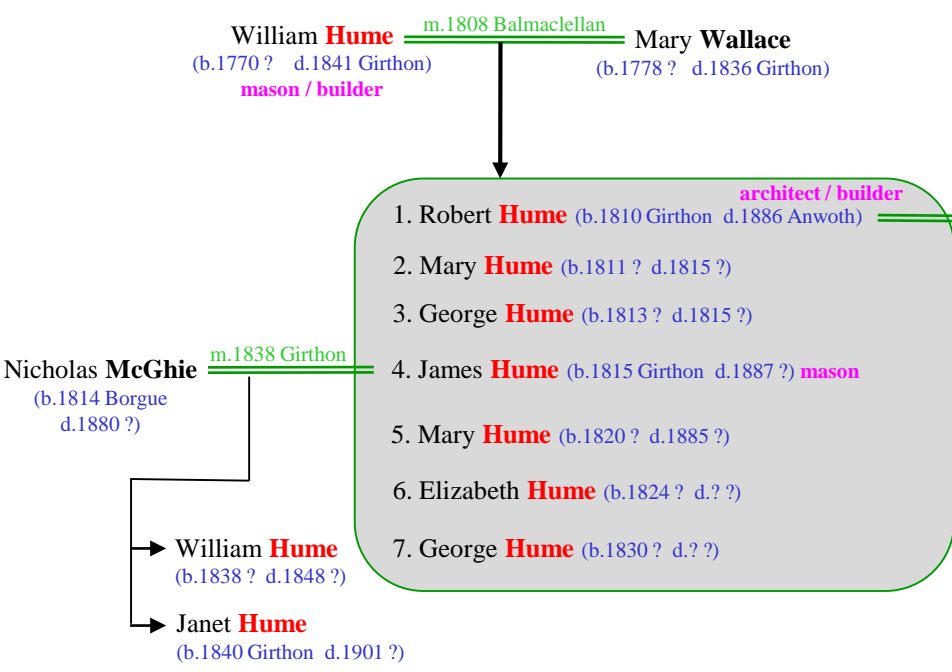

m.1858 Anwoth Samuel **Telfer** (b.1875 ? d.?? ?) *shoemaker*

Agnes **Gordon** (b.1837 Castle Douglas d.1896 Anwoth)

- 1. Ada **Hume** (b.1866 Anwoth d.1872 Anwoth)
- 2. Elizabeth **Hume** (b.1868 Anwoth d.1892 Anwoth)
- 3. John Gordon **Hume** (b.1870 Anwoth d.1949 ?) *surgeon*
- 4. Thomas Booth **Hume** (b.1872 ? d.?? ?)
- 5. Robert **Hume** (b.1874 ? d.1947 ?)
- 6. George **Hume** (b.1875 ? d.1876 Anwoth)
- 7. Agnes **Hume** (b.1878 ? d.?? ?)
- 8. George **Hume** (b.1880 ? d.?? ?)
- 9. Mary Janet **Hume** (b.1882 ? d.1886 Anwoth)
- 10. Edith **Hume** (b.1886 ? d.?? ?)

See Hume (2)

m.1865 Kensington John **Holdom** (b.?? ? d.?? ?)

Eleanor's father was John James, a customs officer from Wales.

m.1872 Anwoth Eleanor **James** (b.?? ? d.?? ?)

See Hume (2)

- m. ? Kirkmabreck Margaret **Thomson** (b.1839 Kirkmabreck d.1929 Birkenhead)
- m.1866 Anwoth Alexander **Leadbetter** *banker* (b.1843 Melrose d.1903 Galashiels)
- m.1867 Anwoth George **McMichael** (b.?? ? d.?? ?) *inn keeper*

See Hume (2)

- 1. Hugh **Hume** (b.1872 Anwoth d.?? ?) *joiner*
- 2. Eleanor **Hume** (b.1873 Girthon d.?? ?)
- 3. John James **Hume** (b.1875 Anwoth d.1878 Anwoth)
- 4. Lousie P **Hume** (b.1877 Anwoth d.?? ?)
- 5. Forrest W **Hume** (b.1879 Anwoth d.?? ?) *teacher*
- 6. William **Hume** (b.1881 Anwoth d.1896 Anwoth)
- 7. Henry **Hume** (b.1883 Anwoth d.?? ?)
- 8. Maggie L **Hume** (b.1885 Anwoth d.?? ?) *dressmaker*
- 9. Janet **Hume** (b.1886 Anwoth d.1886 Anwoth)
- 10. James **Hume** (b.1886 Anwoth d.1886 Anwoth)

Alderlea, where Robert Hume lived 1847 to 1886. - photographed by William McMurray in the early 20th century

Hume (2) family – builders

- architect / builder*
1. Robert **Hume** (b.1810 Girthon d.1886 Anwoth)
 2. Mary **Hume** (b.1811 ? d.1815 ?)
 3. George **Hume** (b.1813 ? d.1815 ?)
 4. James **Hume** (b.1815 Girthon d.1887 ?) *mason*
 5. Mary **Hume** (b.1820 ? d.1885 ?)
 6. Elizabeth **Hume** (b.1824 ? d.?? ?)
 7. George **Hume** (b.1830 ? d.?? ?)